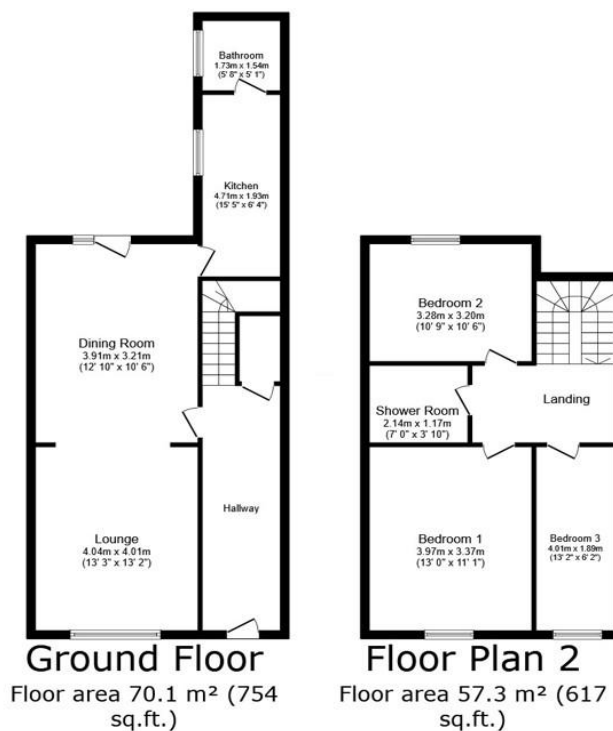

TOTAL: 127.4 m² (1,371 sq.ft.)

Energy Efficiency Rating		
	Current	Potential
<i>Very energy efficient - lower running costs</i>		
(92-100) A		
(81-91) B		87
(69-80) C		
(55-68) D	63	
(39-54) E		
(21-38) F		
(1-20) G		
<i>Not energy efficient - higher running costs</i>		
England, Scotland & Wales		EU Directive 2002/91/EC

Richard Street, Hetton-le-Hole, Houghton Le Spring, Tyne and Wear, DH5 9HN

Contact your local branch today for more information on this property:

235 Church Street, Blackpool, Lancashire, FY1 3PB, <http://www.kenricksestateagents.co.uk/>

These particulars, whilst believed to be accurate are set out as a general outline only for guidance and do not constitute any part of an offer or contract. Intending purchasers should not rely on them as statements of representation of fact, but must satisfy themselves by inspection or otherwise as to their accuracy. No person in this firm's employment has the authority to make or give any representation or warranty in respect of the property.